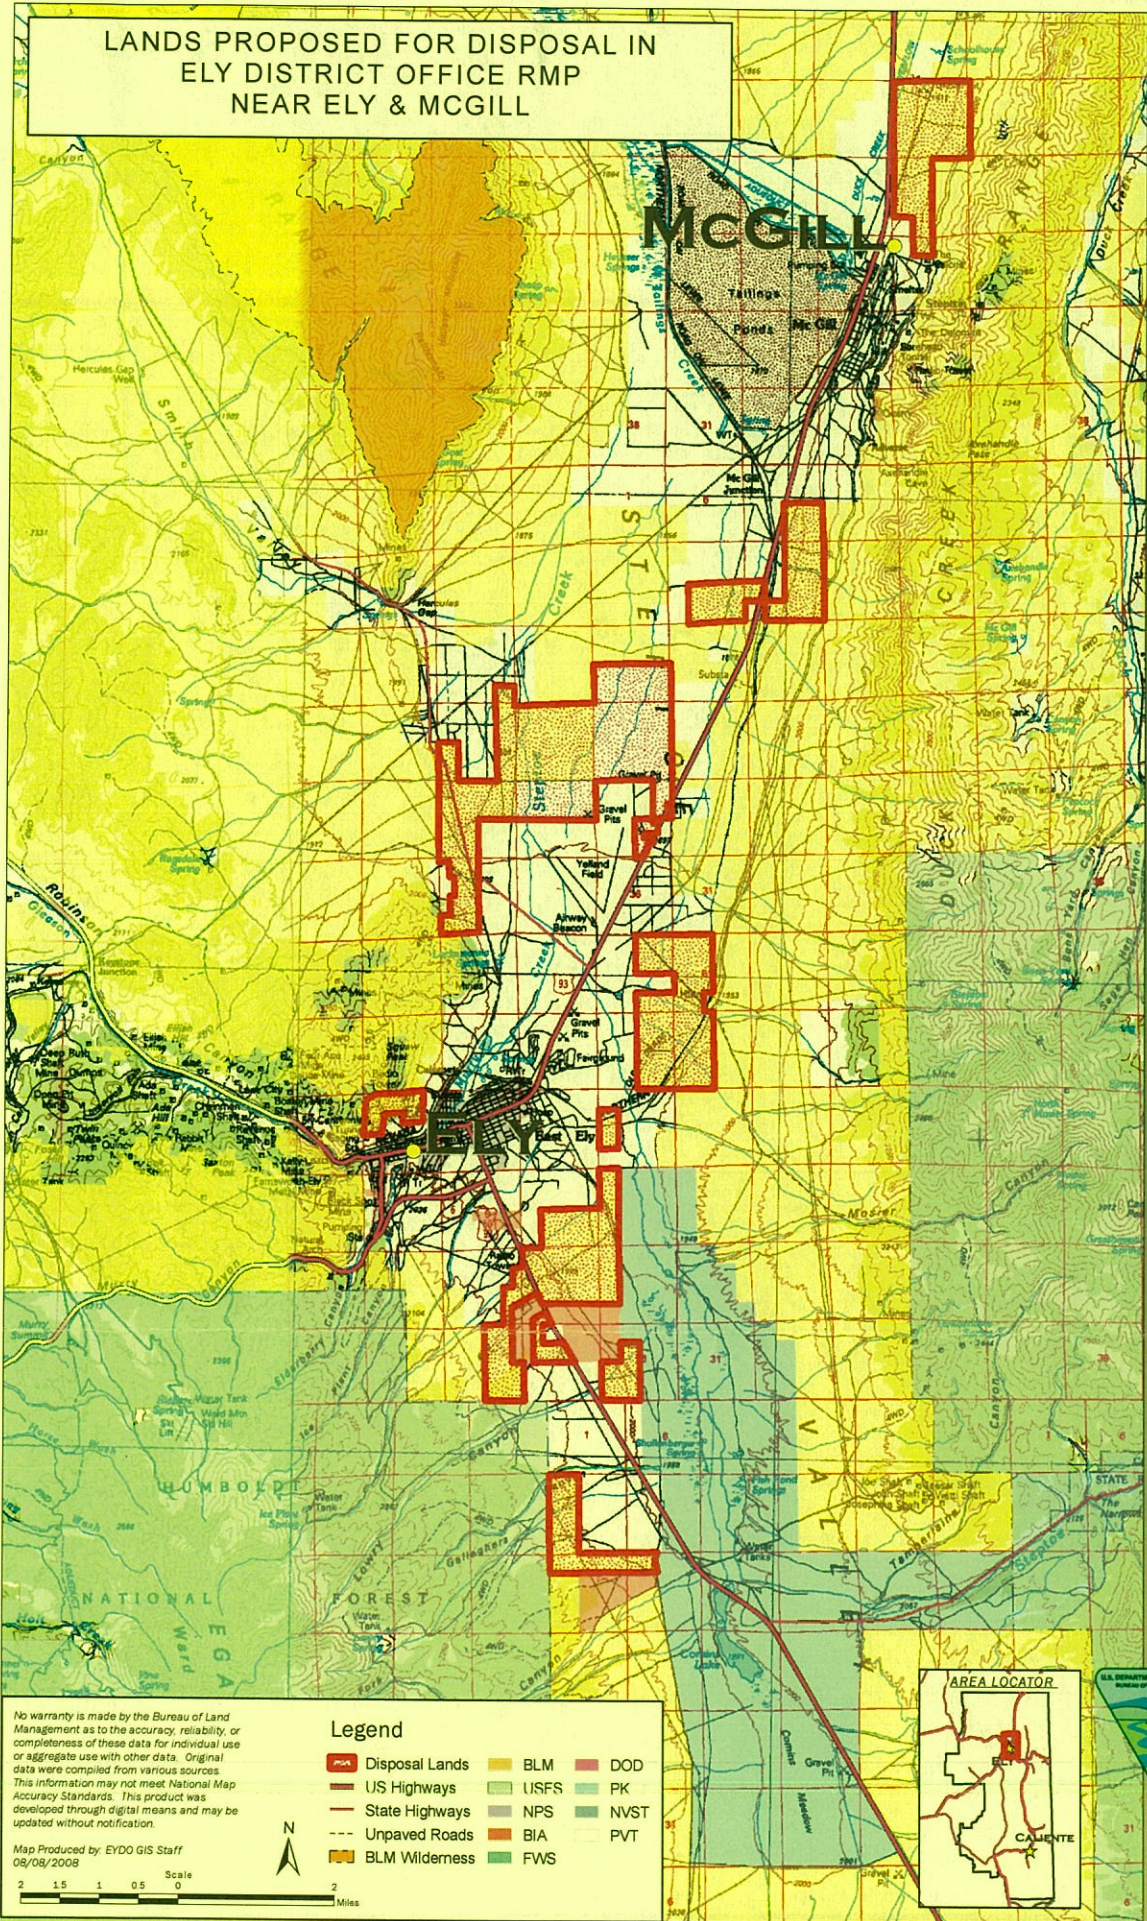

LANDS PROPOSED FOR DISPOSAL IN
ELY DISTRICT OFFICE RMP
NEAR ELY & MCGILL

BLM

Ely District Office

Map Produced by: EYDO GIS Staff
08/08/2008

Legend

	Disposal Lands		BLM		DOD
	US Highways		UISFS		PK
	State Highways		NPS		NVST
	Unpaved Roads		BIA		PVT
	BLM Wilderness		FWS